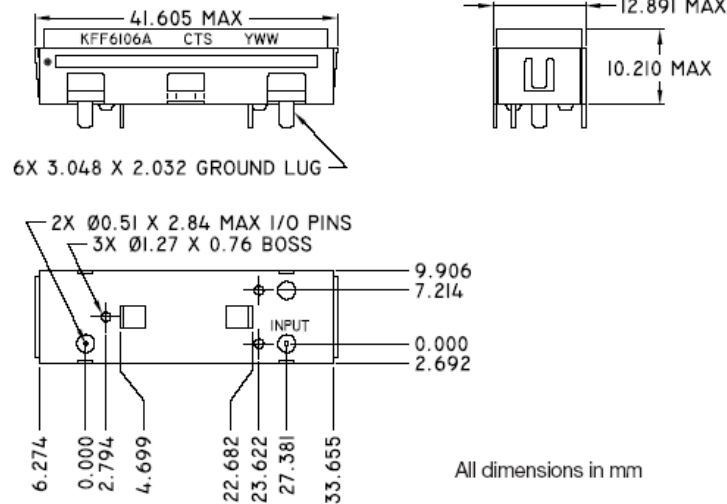

Mechanical Drawing

Rev 1 – Origin Date: July 11, 2005 – Revision Date: February 14, 2017