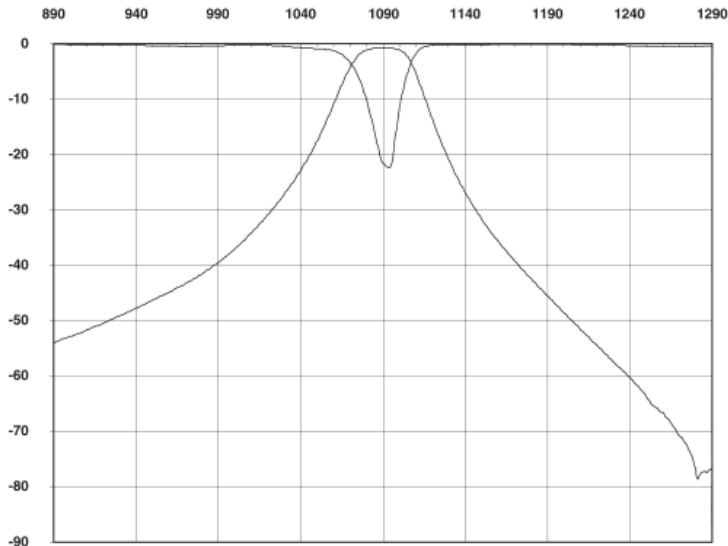

Electrical response

PCB Layout