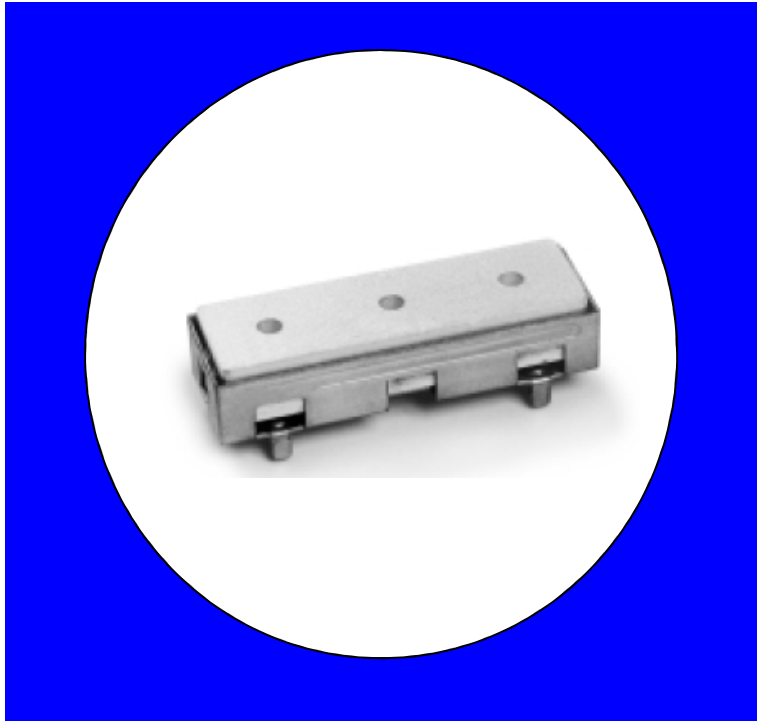

Features

- Low Loss
- Narrow Bandwidth
- Excellent Return Loss

Description

Pin mounted, silver (Ag) coated ceramic filter. Developed for use in TCAS applications.

Weight: 20.1 grams typical

Material: Filter is composed of a ceramic block plated with Ag and a bracket made of 60-40 tin lead plated cold roll steel.